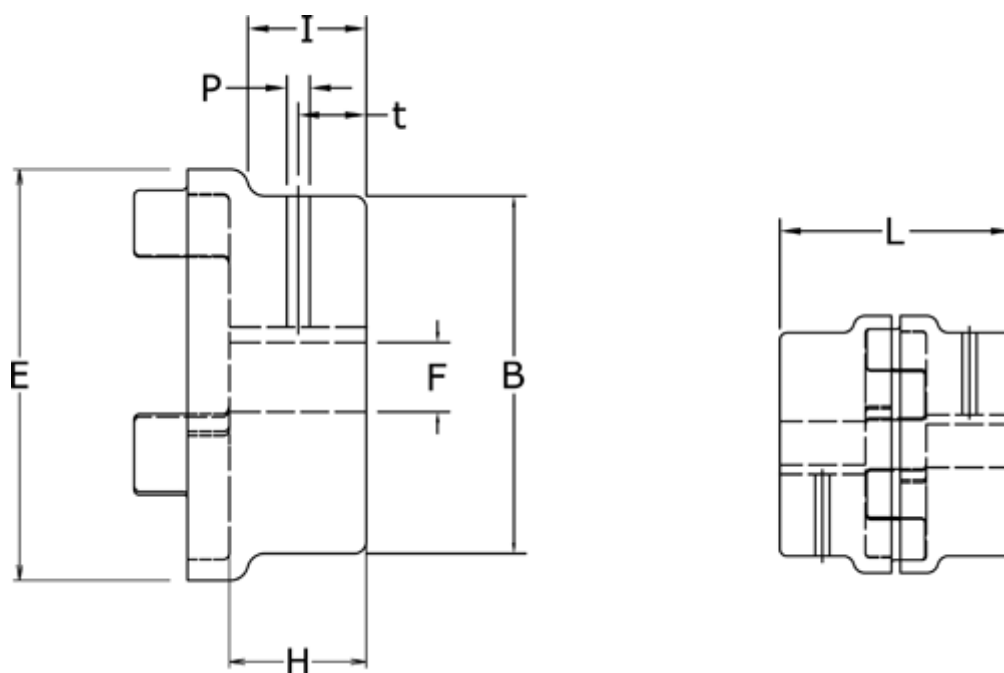

Data Sheet

Article number: 3304090AGG60

Description: Coupling hub 90/100A

GG Cast iron, Bore 60H7 mm w/keyway & setscrew

Measures

B = 160

E = 200

F = 60

H = 100

I = -

L = 245

P = M12

t = 30